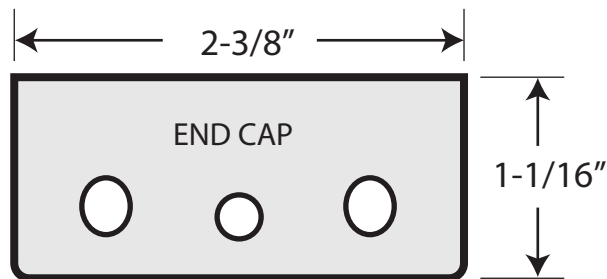

Thickness: 1/8"

6605 Flotilla St.  
 City of Commerce  
 CA 90040 USA  
 Tel: (323) 888-6601  
 FAX: (323) 888-6699  
 Website: cal-royal.com  
 Email: sales@cal-royal.com

ITEM NO.	DESCRIPTION	ANSI	SCALE	UNIT	VERSION
<b>801</b>	SHIM PLATE FOR 9800 RIM DEVICES	—	1 : 1	inches	ver. 1.0 rev. 01/12
			PAGE 1 OF 1		BY: bteves/adg